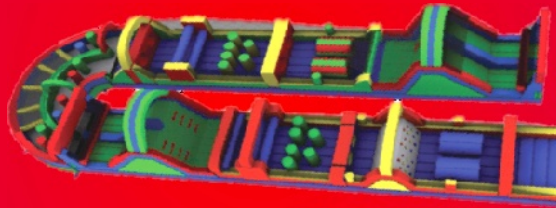

Amusement Park Combo

Tropical Ladder Climb

Human Hamster

U-Turn Obstacle

4-Person Gladiator Joust

120 Foot Camo Special Ops Obstacle Course

Aquarium Zone Kid's Multiplay

Dodge Ball Pit